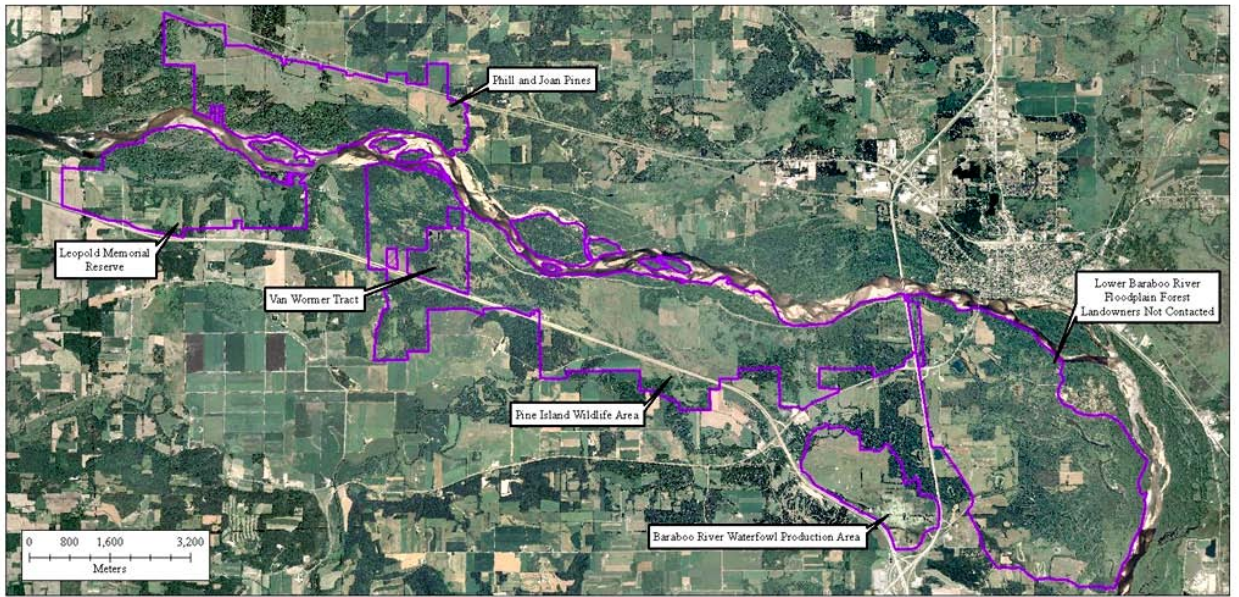

Leopold-Pine Island Important Bird Area, Wisconsin

Partners:
 Mike Mosman, Wisconsin DNR, Bureau of Integrated Science Services
 Steve Swenson, Aldo Leopold Foundation
 Yoyi Steele, Wisconsin DNR

Leopold-Pine Island Important Bird Area, Wisconsin